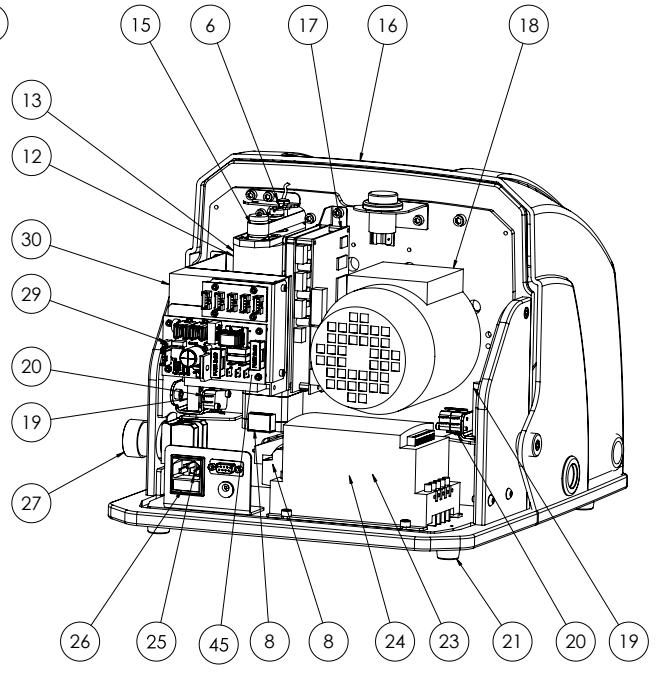

# NINJA TOTAL SPARE PARTS LIST

# SPARE PARTS LIST

1	RIC01748B	MAIN SWITCH
2	RIC04676B	BUTTON SWITCH COVER-106-USA
3	RIC09914B	BACK COVER BLUE - 997-998
4	RIC09823B	BACK COVER RED - 997-998
5	RIC09922B	MULTIPLE WIRING X/Y - 998
6	RIC09700B	SENSOR AXIS X/Z - 998
7	RIC08993B	SENSOR AXIS Y - 995
8	RIC07276B	AXIS MOTOR GIOTTO
9	RIC09832B	WIPERS - 997 - 998
10	RIC09845B	CHIP TRAY
11	RIC10512B	CUTTER PROTECTION - 999
12	RIC09834B	MOTOR HVDC 230V - NINJA 997 / N. VORTEX
13	RIC09835B	MOTOR HVDC 110V - NINJA 997 / VORTEX
14	RIC06712B	JAW SPRING
15	RIC09953B	BELT 330X10 - 998
16	RIC09671B	FRONT COVER PLEXIGLASS - 997-998
17	RIC10468B	AXIS BOARD - NINJA 999
18	RIC09332B	MOTOR + SHAFT CUTTER - 995
19	RIC09049B	SHIELD DUMPERS
20	RIC01750B	MICRO SWITCH VMN15S04DO
21	RIC05354B	RUBBER FEET - KIT (4 PCS)
22	RIC10530B	LEFT LED - 999
23	RIC09192B	INVERTER 230V - NINJA / NINJA 997
24	RIC09193B	INVERTER 100/110V - NINJA / NINJA 997
25	RIC02986B	POWER PLUG
26	RIC02990B	FAST FUSE 6.3A 5X20
27	RIC06570B	EMERG. STOP SWITCH - 994 / NINJA / NINJA 997
28	RIC08007B	JAW HANDLE - GREY/RED - CARAT
29	RIC09833B	CUTTER MOTOR BOARD 997
30	RIC08743B	POWER SUPPLY 50W 24V RS-50-24
31	RIC09934B	LOCKING SPINLDE BUTTON
32	RIC10449B	TRACERS MICROSWITCH - 999
33	RIC10369B	EDGE CUT TRACER - 999
34	RIC10373B	SENSOR TRACER - 999
35	RIC01999B	NUT FOR CUTTER - EASY -LUPO
36	RIC10448B	LED DX - 999
37	RIC10246B	SPINDLE - NINJA VORTEX
38	RIC05352B	CONIC TRACER T02 - VERSA / VORTEX
39	RIC05348B	CYLINDRIC TRACER T01 - VERSA / VORTEX
40	RIC04664B	JAW PIN
41	RIC09793B	CALIPER
42	RIC09168B	PRISMATIC CUTTER HM WP034 D63X5X16
43	RIC09234B	PRISMATIC CUTTER HM WP034B D63X5X16
44	RIC09843B	TOP CARRIAGES COVER
45	RIC07736B	BRUSHLESS FILTER DRIVE
	RIC09844B	BACK CARRIAGES COVER
	RIC10561B	SETTING TOOL NINJA TOTAL