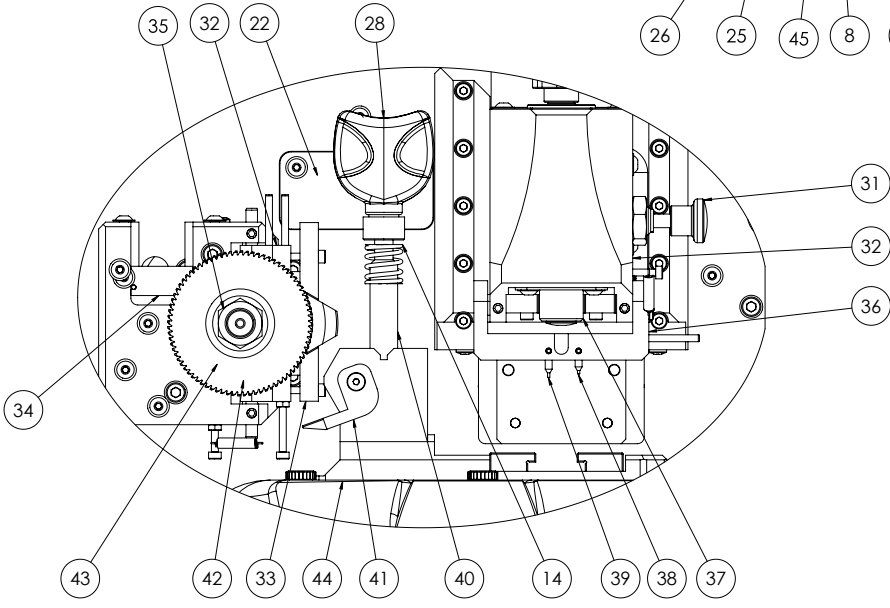

# NINJA TOTAL SPARE PARTS LIST

# SPARE PARTS LIST

1	RIC01748B	MAIN SWITCH
2	RIC04676B	BUTTON SWITCH COVER-106-USA
3	RIC09914B	BACK COVER BLUE - 997-998
4	RIC09823B	BACK COVER RED - 997-998
5	RIC09922B	MULTIPLE WIRING X/Y - 998
6	RIC09700B	SENSOR AXIS X/Z - 998
7	RIC08993B	SENSOR AXIS Y - 995
8	RIC07276B	AXIS MOTOR GIOTTO
9	RIC09832B	WIPERS - 997 - 998
10	RIC09845B	CHIP TRAY
11	RIC10512B	CUTTER PROTECTION - 999
12	RIC09834B	MOTOR HVDC 230V - NINJA 997 / N. VORTEX
13	RIC09835B	MOTOR HVDC 110V - NINJA 997 / VORTEX
14	RIC06712B	JAW SPRING
15	RIC09953B	BELT 330X10 - 998
16	RIC09671B	FRONT COVER PLEXIGLASS - 997-998
17	RIC10468B	AXIS BOARD - NINJA 999
18	RIC09332B	MOTOR + SHAFT CUTTER - 995
19	RIC09049B	SHIELD DUMPERS
20	RIC01750B	MICRO SWITCH VMN15S04DO
21	RIC05354B	RUBBER FEET - KIT (4 PCS)
22	RIC10530B	LEFT LED - 999
23	RIC09192B	INVERTER 230V - NINJA / NINJA 997
24	RIC09193B	INVERTER 100/110V - NINJA / NINJA 997
25	RIC02986B	POWER PLUG
26	RIC02990B	FAST FUSE 6.3A 5X20
27	RIC06570B	EMERG. STOP SWITCH - 994 / NINJA / NINJA 997
28	RIC08007B	JAW HANDLE - GREY/RED - CARAT
29	RIC09833B	CUTTER MOTOR BOARD 997
30	RIC08743B	POWER SUPPLY 50W 24V RS-50-24
31	RIC09934B	LOCKING SPINLDE BUTTON
32	RIC10449B	TRACERS MICROSWITCH - 999
33	RIC10369B	EDGE CUT TRACER - 999
34	RIC10373B	SENSOR TRACER - 999
35	RIC01999B	NUT FOR CUTTER - EASY -LUPO
36	RIC10448B	LED DX - 999
37	RIC10246B	SPINDLE - NINJA VORTEX
38	RIC05352B	CONIC TRACER T02 - VERSA / VORTEX
39	RIC05348B	CYLINDRIC TRACER T01 - VERSA / VORTEX
40	RIC04664B	JAW PIN
41	RIC09793B	CALIPER
42	RIC09168B	PRISMATIC CUTTER HM WP034 D63X5X16
43	RIC09234B	PRISMATIC CUTTER HM WP034B D63X5X16
44	RIC09843B	TOP CARRIAGES COVER
45	RIC07736B	BRUSHLESS FILTER DRIVE
	RIC09844B	BACK CARRIAGES COVER
	RIC10561B	SETTING TOOL NINJA TOTAL