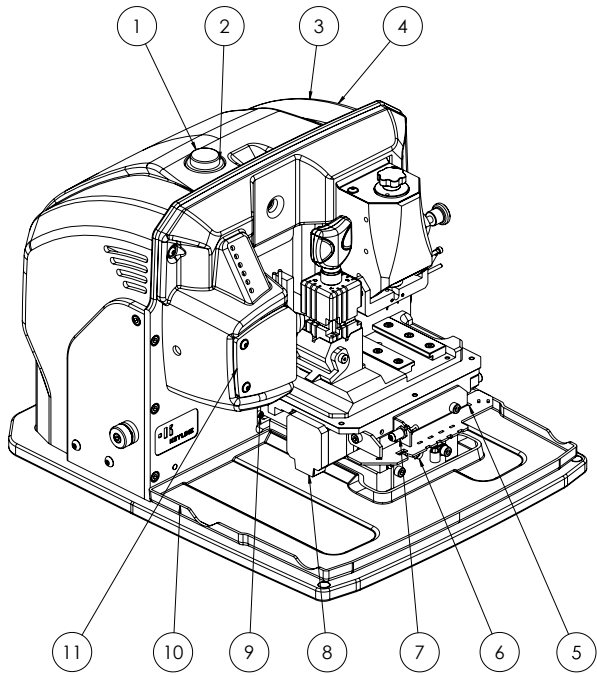

# NINJA TOTAL SPARE PARTS LIST

# SPARE PARTS LIST

1	RIC01748B	MAIN SWITCH
2	RIC04676B	BUTTON SWITCH COVER-106-USA
3	RIC09914B	BACK COVER BLUE - 997-998
4	RIC09823B	BACK COVER RED - 997-998
5	RIC09922B	MULTIPLE WIRING X/Y - 998
6	RIC09700B	SENSOR AXIS X/Z - 998
7	RIC08993B	SENSOR AXIS Y - 995
8	RIC07276B	AXIS MOTOR GIOTTO
9	RIC09832B	WIPERS - 997 - 998
10	RIC09845B	CHIP TRAY
11	RIC10512B	CUTTER PROTECTION - 999
12	RIC09834B	MOTOR HVDC 230V - NINJA 997 / N. VORTEX
13	RIC09835B	MOTOR HVDC 110V - NINJA 997 / VORTEX
14	RIC06712B	JAW SPRING
15	RIC09953B	BELT 330X10 - 998
16	RIC09671B	FRONT COVER PLEXIGLASS - 997-998
17	RIC10468B	AXIS BOARD - NINJA 999
18	RIC09332B	MOTOR + SHAFT CUTTER - 995
19	RIC09049B	SHIELD DUMPERS
20	RIC01750B	MICRO SWITCH VMN15S04DO
21	RIC05354B	RUBBER FEET - KIT (4 PCS)
22	RIC10530B	LEFT LED - 999
23	RIC09192B	INVERTER 230V - NINJA / NINJA 997
24	RIC09193B	INVERTER 100/110V - NINJA / NINJA 997
25	RIC02986B	POWER PLUG
26	RIC02990B	FAST FUSE 6.3A 5X20
27	RIC06570B	EMERG. STOP SWITCH - 994 / NINJA / NINJA 997
28	RIC08007B	JAW HANDLE - GREY/RED - CARAT
29	RIC09833B	CUTTER MOTOR BOARD 997
30	RIC08743B	POWER SUPPLY 50W 24V RS-50-24
31	RIC09934B	LOCKING SPINLDE BUTTON
32	RIC10449B	TRACERS MICROSWITCH - 999
33	RIC10369B	EDGE CUT TRACER - 999
34	RIC10373B	SENSOR TRACER - 999
35	RIC01999B	NUT FOR CUTTER - EASY -LUPO
36	RIC10448B	LED DX - 999
37	RIC10246B	SPINDLE - NINJA VORTEX
38	RIC05352B	CONIC TRACER T02 - VERSA / VORTEX
39	RIC05348B	CYLINDRIC TRACER T01 - VERSA / VORTEX
40	RIC04664B	JAW PIN
41	RIC09793B	CALIPER
42	RIC09168B	PRISMATIC CUTTER HM WP034 D63X5X16
43	RIC09234B	PRISMATIC CUTTER HM WP034B D63X5X16
44	RIC09843B	TOP CARRIAGES COVER
45	RIC07736B	BRUSHLESS FILTER DRIVE
	RIC09844B	BACK CARRIAGES COVER
	RIC10561B	SETTING TOOL NINJA TOTAL